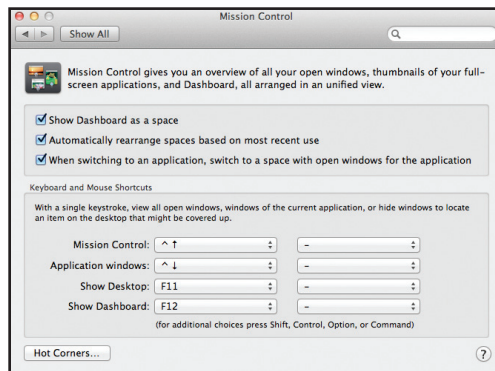

About System Preferences

OS X Lion has a wide range of options for customizing and configuring the way that your Mac operates. These are located within the Systems Preferences section. To access this:

- 1 Click on this button on the Dock (the bar of icons that appears along the bottom of the screen), or from the Applications folder

Don't forget

For more detailed information about the Dock, see Chapter Two.

- 2 All of the options are shown in the System Preferences window

Don't forget

For a detailed look at the System Preferences, see Chapter Two.

- 3 Click once on an item to open it in the main System Preferences window. Each item will have a number of options for customizing it

- 4 Click on the Show All button to return to the main System Preferences window