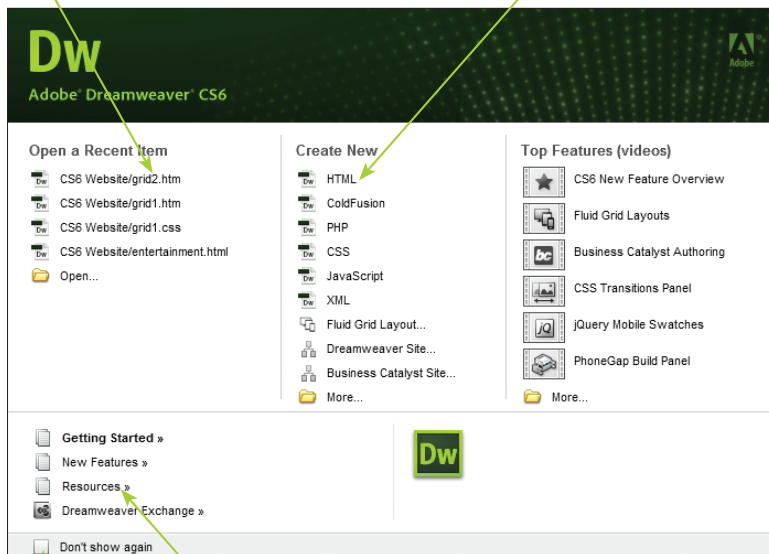

Start Screen

In order to help rationalize the number of options available when Dreamweaver is first opened, there is a Start screen that appears initially, or when no other documents are open.

The Start screen contains a variety of options for opening and creating documents, and also for obtaining help on using Dreamweaver CS6.

Click here to open a previously viewed file

Click here to create a new file

Check this box to disable the Start screen

Click here to access online help options for using the program

Don't forget

Even when you are using a WYSIWYG web authoring program, it is still important to follow the basics of good web design.

Hot tip

Click on the Top Features (videos) links to view short videos relating to some of the new features in CS6.