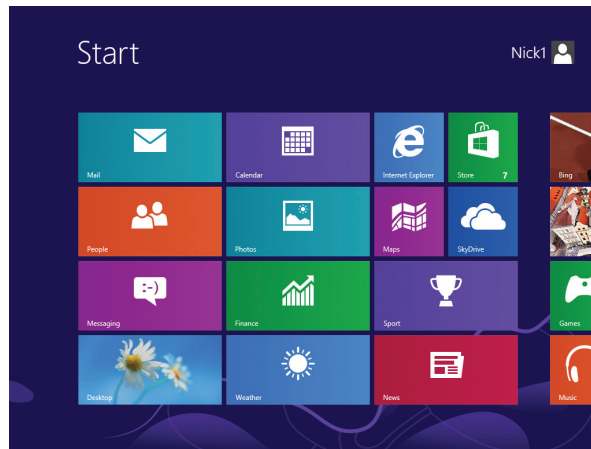

Beware

There is no Start Button in Windows 8. This has been replaced by the Start screen.

Don't forget

Windows 8 apps are designed to be used in full-screen mode and cannot be minimized in the traditional way with Windows programs.

Don't forget

For a detailed look at working with the Windows 8 Charms see Chapter Two.

Windows 8 Interface

Windows 8 is the most significant change to the Windows operating system since Windows 95 helped redefine the way that we look at personal computers. The most obvious change in Windows 8 is the new Windows 8 interface. This will be the first view of Windows 8 and all of the elements are accessed through the brightly colored Start screen.

The Windows 8 interface defines one of the main purposes of Windows 8: it is an operating system designed for the mobile generation so it will work in the same way on a desktop, laptop or tablet computer. It is the same operating system for all of these devices and it is also possible to synchronize Windows 8 so that all of your settings and apps will be available over multiple devices through an online Microsoft Account.

Another innovation in Windows 8 is the greater use of custom apps (applications) that are accessed from the Start screen. This is done through the colored tiles: each tile gives access to the relevant app. For instance, if you click or tap on the Photos app you will be able to view, organize and edit your photo files and folders. A lot of the Windows 8 apps are linked together too, so it is easy to share content through your apps. There are also a number of Windows 8 Charms that can be accessed at any point within Windows 8 to give a range of functionality. These can be accessed from the right-hand side of the screen.