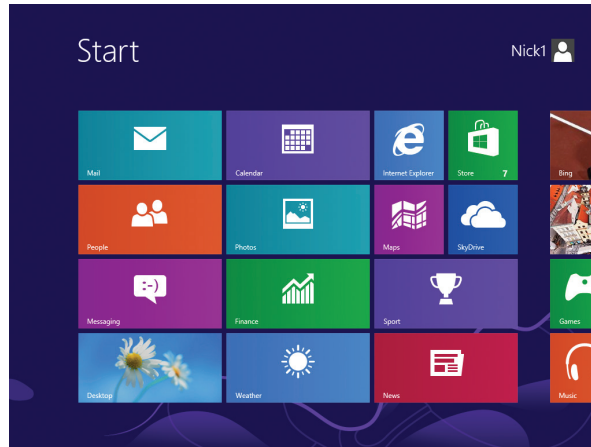

Beware

There is no Start Button in Windows 8. This has been replaced by the Start screen.

Don't forget

Windows 8 apps are designed to be used in full-screen mode and cannot be minimized in the traditional way with Windows programs.

Don't forget

For a detailed look at working with the Windows 8 Charms see Chapter Two.

Windows 8 Interface

Windows 8 is the most significant change to the Windows operating system since Windows 95 helped redefine the way that we look at personal computers. The most obvious change in Windows 8 is the new Windows 8 interface. This will be the first view of Windows 8 and all of the elements are accessed through the brightly colored Start screen.

The Windows 8 interface defines one of the main purposes of Windows 8: it is an operating system designed for the mobile generation so it will work in the same way on a desktop, laptop or tablet computer. It is the same operating system for all of these devices and it is also possible to synchronize Windows 8 so that all of your settings and apps will be available over multiple devices through an online Microsoft Account.

Another innovation in Windows 8 is the greater use of custom apps (applications) that are accessed from the Start screen. This is done through the colored tiles: each tile gives access to the relevant app. For instance, if you click or tap on the Photos app you will be able to view, organize and edit your photo files and folders. A lot of the Windows 8 apps are linked together too, so it is easy to share content through your apps. There are also a number of Windows 8 Charms that can be accessed at any point within Windows 8 to give a range of functionality. These can be accessed from the right-hand side of the screen.