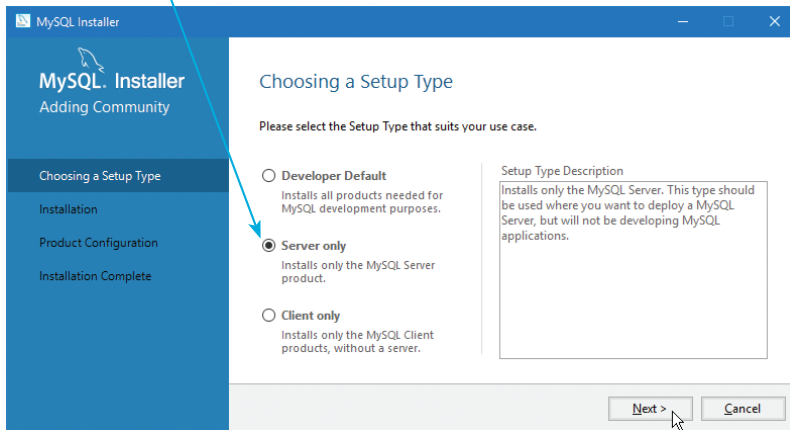

Further guidance on installation of the MySQL Server is available at <http://dev.mysql.com/doc/refman/8.0/en/installing.html>

The MySQL Installer can be launched at any time from the Windows' Start Menu – to change the configuration or to install updates.

Installing the MySQL Server

The MySQL database server, which provides “back-end” storage for data-driven websites, is available for Windows, Mac OS X, and Linux operating systems as a free download at mysql.com

1. 1 Download the MySQL Community Edition Server installer for your system from mysql.com/downloads/mysql

Windows (x86, 32-bit), MSI Installer	8.0.11	230.0M	Download
(mysql-installer-community-8.0.11.0.msi)		MDS: 7c78d5f52fcf879a60b7a4d63350aeb2 | Signature	

1. 2 Run the installer and accept the License terms, then select “Server only” and click **Next** to continue

1. 3 Click the **Execute** button to install the MySQL server