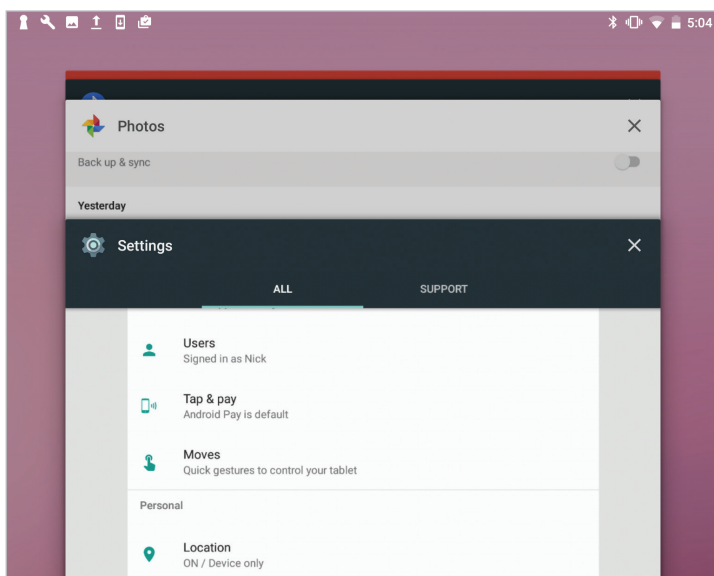

Navigating Around

At the bottom of the Home screen there are three buttons that can be used to navigate around your tablet. These appear on all subsequent pages that you visit so that you can always use them for navigation purposes.

The Navigation buttons are:

Back. Tap on this button to go back to the most recently-visited page or screen.

Home. Tap on this button to go back to the most recently-viewed Home screen at any point.

Recent Items. Tap on this to view the apps that you have used most recently. Tap on one of the apps to access it again. Swipe an app to the right to close the app, or tap on the cross in the top right-hand corner of the app.

Most Android tablets have several Home screens. Swipe left and right to move between them.

When the keyboard is being used, the Back button turns into a down-pointing arrow. Tap on this once to hide the keyboard and reveal the Back button again.