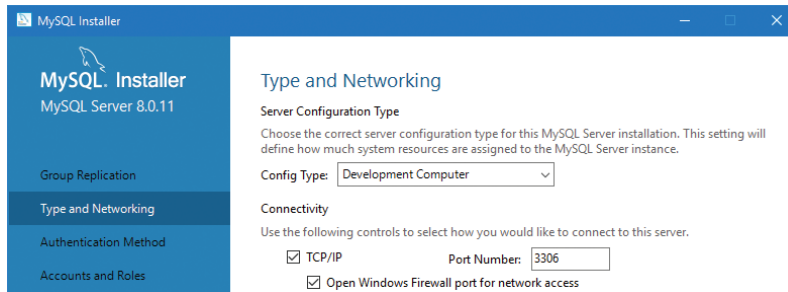

- 1 Download the MySQL Community Edition Server installer for your system from mysql.com/downloads/mysql

Windows (x86, 32-bit), MSI Installer	8.0.11	230.0M	Download
(mysql-installer-community-8.0.11.0.msi)		MDS: 7c78d5f52fcf879a60b7a4d63350aeb2 Signature	

- 2 Run the installer and accept the License terms, then select “Server only” and click **Next** to continue

- 3 Click the **Execute** button to install the MySQL server

...cont'd

- 4 Next, choose the “Standalone MySQL Server” option, then click **Next** to continue
- 5 Select “Development Computer” as the server configuration type, then click **Next** to continue

- 6 Select “Use Strong Password Encryption for Authentication”, then click **Next** to continue
- 7 Enter a root user password of your choice twice into the **Password** fields, then click **Next** to continue