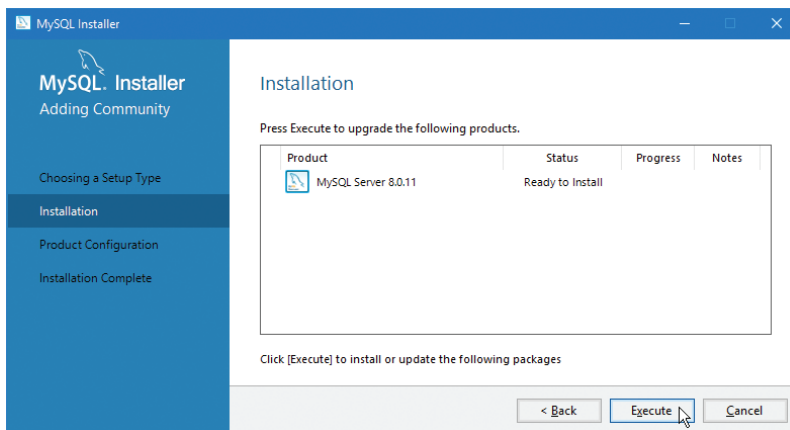

1. 3 Click the **Execute** button to install the MySQL server