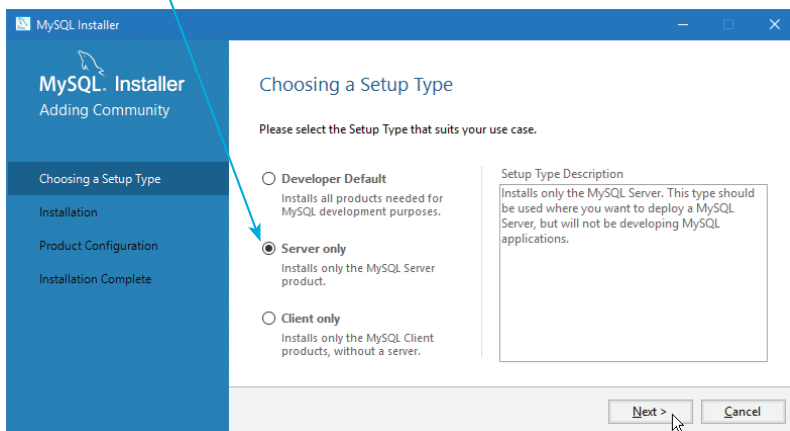

Further guidance on installation of the MySQL Server is available at <http://dev.mysql.com/doc/refman/8.0/en/installing.html>

The MySQL Installer can be launched at any time from the Windows' Start Menu – to change the configuration or to install updates.

Installing the MySQL Server

The MySQL database server, which provides “back-end” storage for data-driven websites, is available for Windows, Mac OS X, and Linux operating systems as a free download at mysql.com

1. 1 Download the MySQL Community Edition Server installer for your system from mysql.com/downloads/mysql

Windows (x86, 32-bit), MSI Installer	8.0.11	230.0M	Download
(mysql-installer-community-8.0.11.0.msi)		MDS: 7c78d5f52fcf879a60b7a4d63350aeb2 | Signature	

1. 2 Run the installer and accept the License terms, then select “Server only” and click **Next** to continue

1. 3 Click the **Execute** button to install the MySQL server